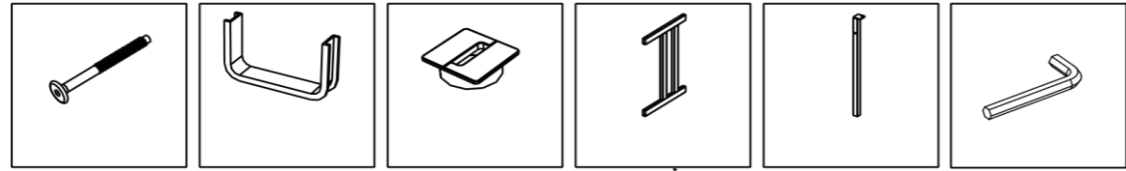

1200 x4 x4 x4+4 x8 x4 x1 x8