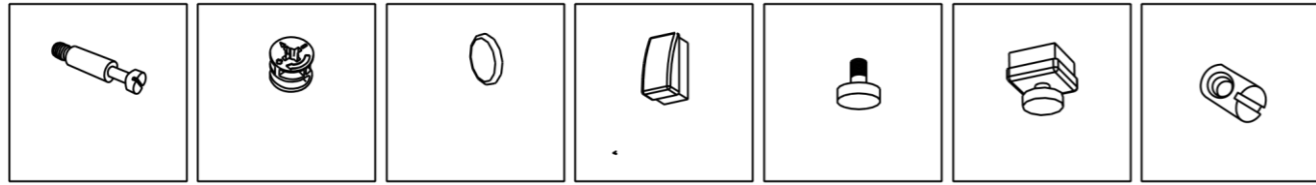

1200 x4 x4 x4+4 x8 x4 x1 x8

1200 8+4 x4 x3 x2 x1 x1

1

2

3

4